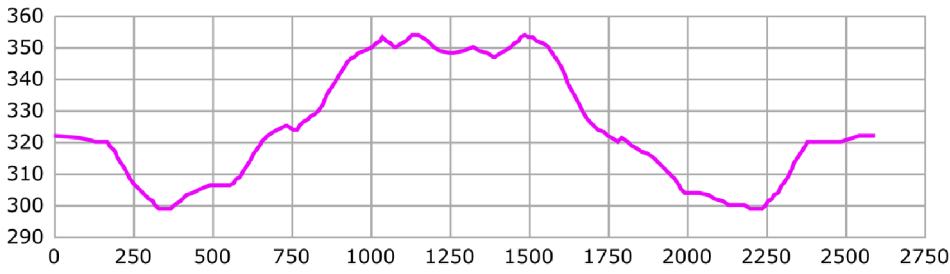

Ruka
Kuusamo Finland
WC course 2.5 km
Map 1:10 000

Distance	HD	TC	MC	Lowest point	Highest point
2.5 km	55m	92m	55m	299m	354m