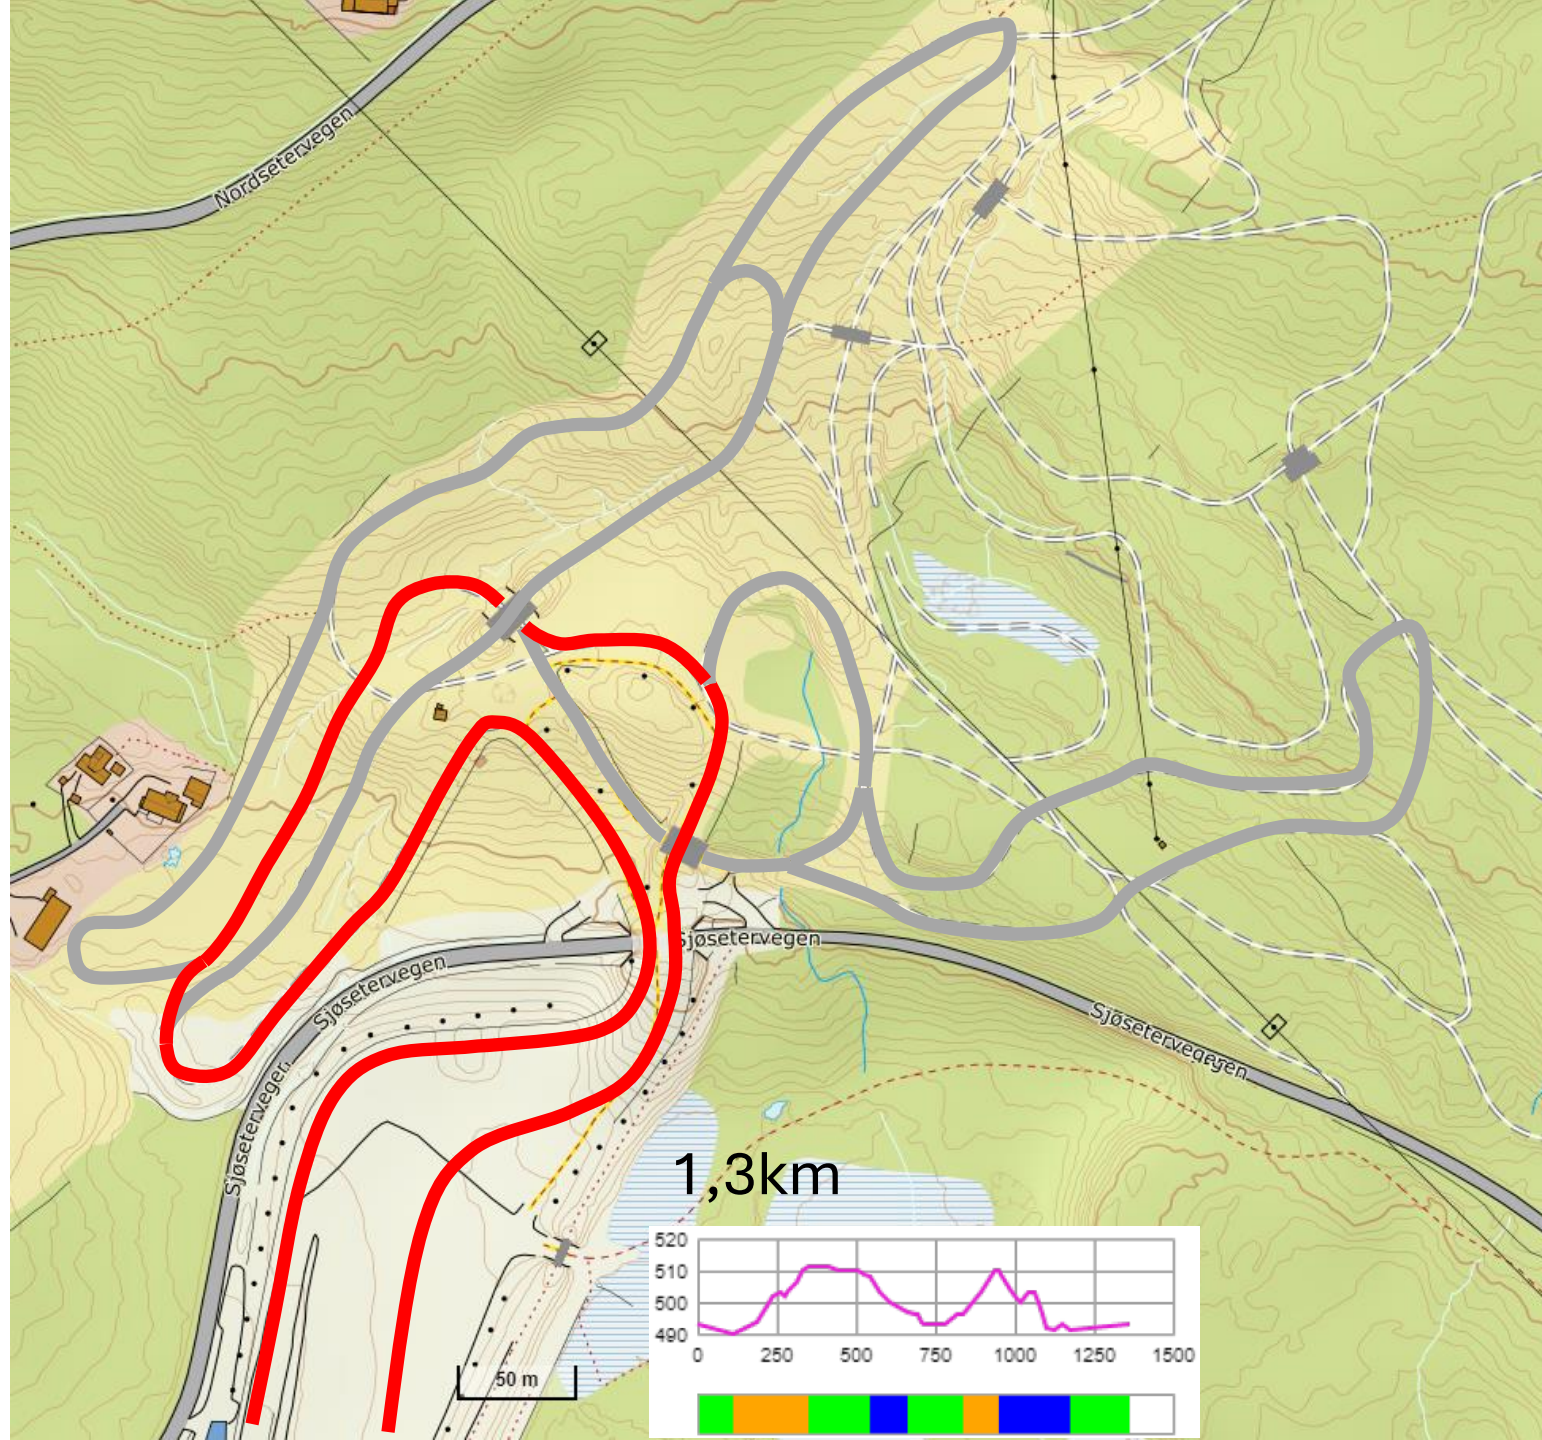

Basic 4,8km

Fri Dec 6th

CC Women 2x4,8km F

CC Men 2x4,8km F

4,8km

Sprint 1,3km

Sat Dec 7th

CC sprint W + M

Basic 2,5km

Fri Dec 6th
 NC Women 2x2,5km F

Sat Dec 7th
 NC Women 2x2,5km F
 NC Men 4x2,5km F

Sun Dec 8th
 CC Skiathlon Women
 4x2,5 C
 CC Skiathlon Men
 4x2,5 C

NC Men 4x2,5km F

Basic 3,3km

Sun Dec 8th

CC Skiathlon Women
3x3,3km F
CC Skiathlon Men
3x3,3km F

3,3km