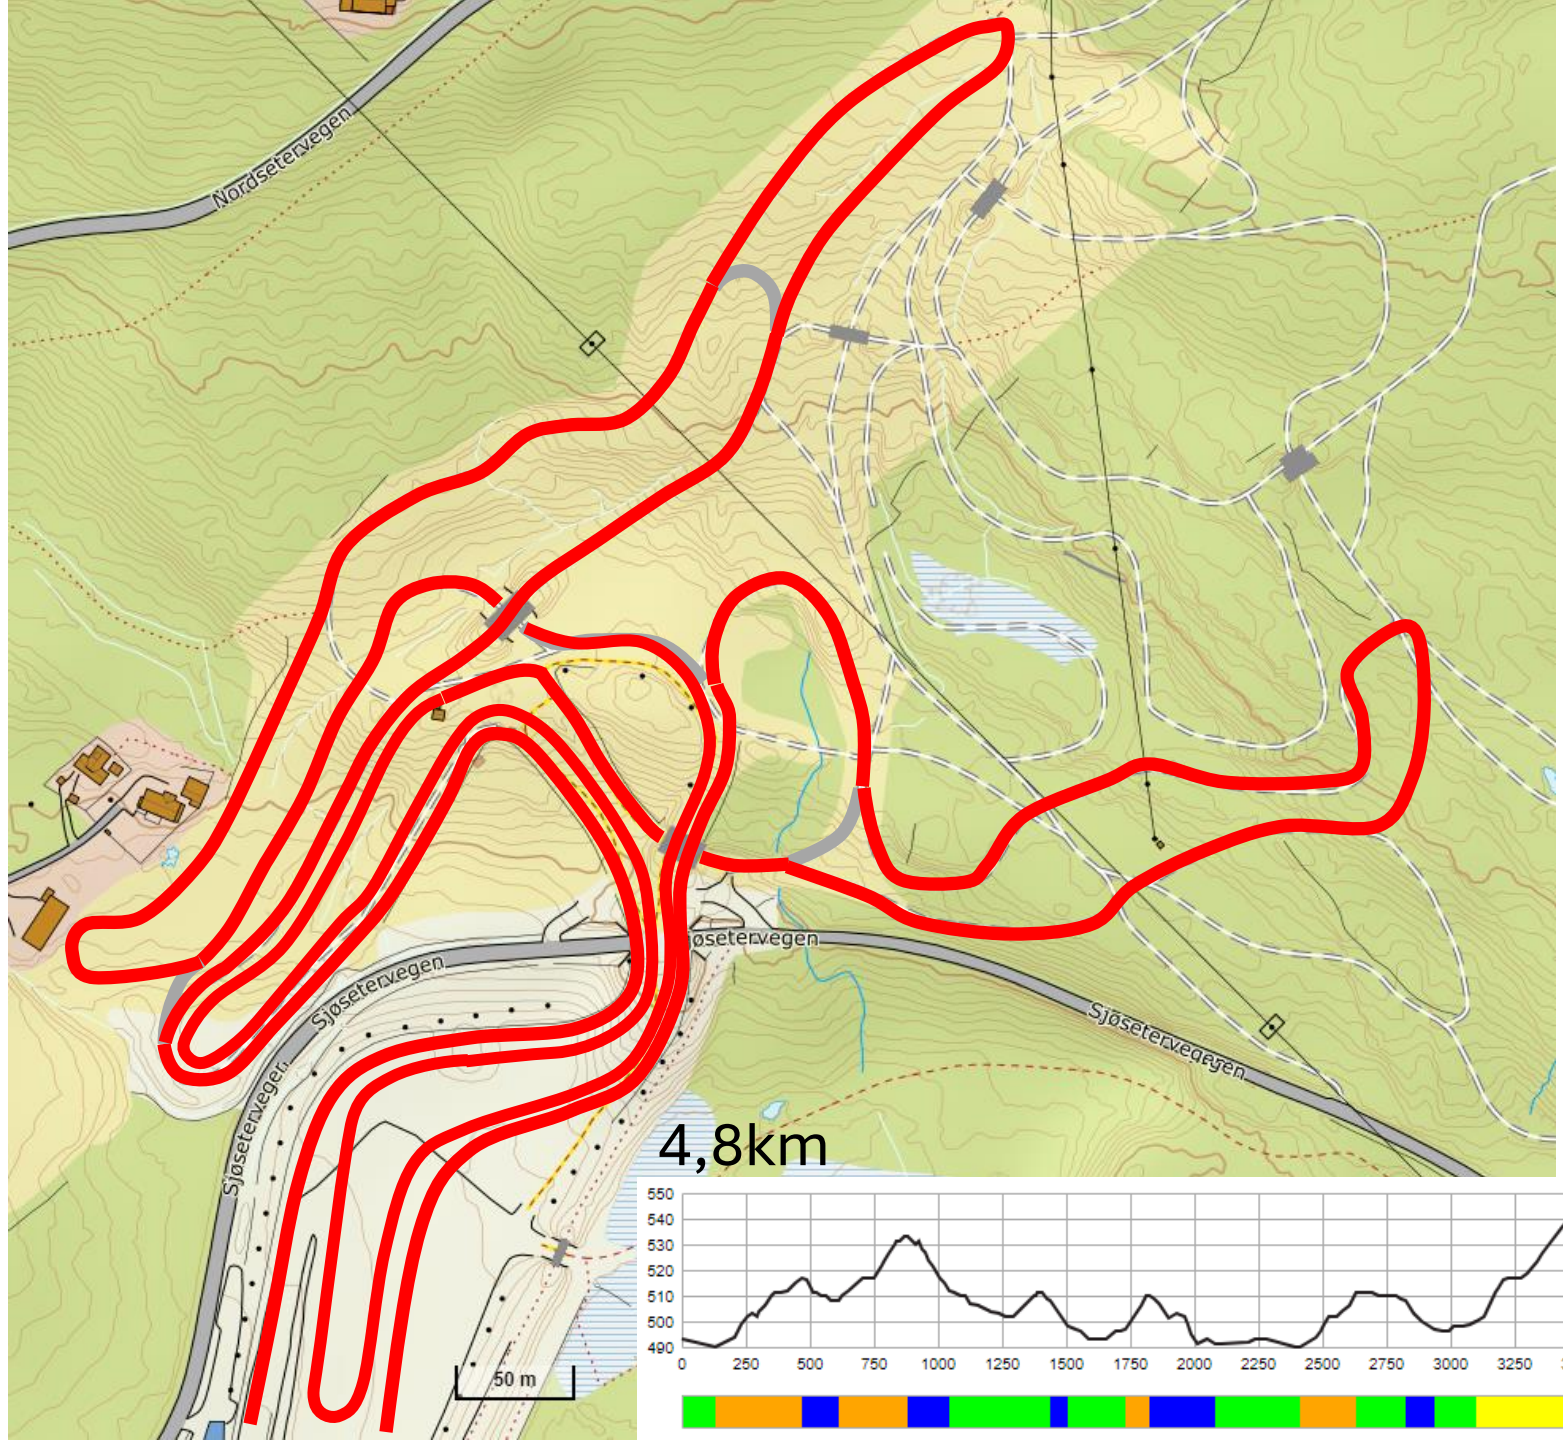

Basic 4,8km

Fri Dec 6th

CC Women 2x4,8km F

CC Men 2x4,8km F

4,8km

Sprint 1,3km

Sat Dec 7th

CC sprint W + M

Basic 2,5km

Fri Dec 6th
 NC Women 2x2,5km F

Sat Dec 7th
 NC Women 2x2,5km F
 NC Men 4x2,5km F

Sun Dec 8th
 CC Skiathlon Women
 4x2,5 C
 CC Skiathlon Men
 4x2,5 C

NC Men 4x2,5km F

Basic 3,3km

Sun Dec 8th

CC Skiathlon Women
3x3,3km F
CC Skiathlon Men
3x3,3km F

3,3km