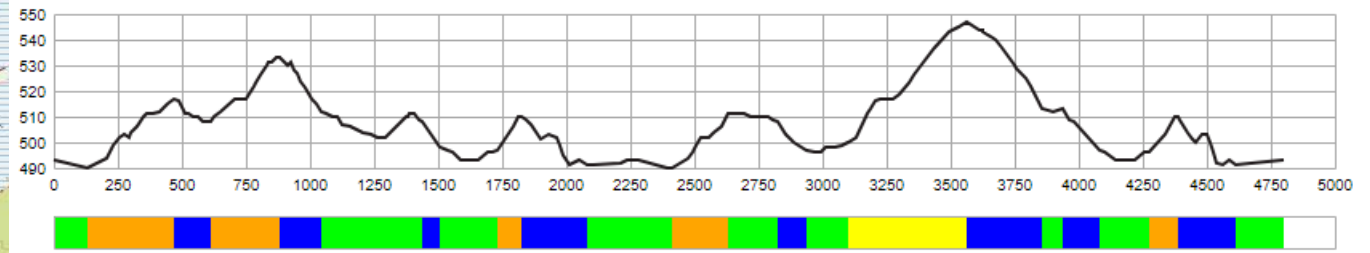

Basic 4,8km

Fri Dec 6th

CC Women 2x4,8km F

CC Men 2x4,8km F

4,8km

Sprint 1,3km

Sat Dec 7th

CC sprint W + M

Basic 2,5km

Fri Dec 6th
 NC Women 2x2,5km F

Sat Dec 7th
 NC Women 2x2,5km F
 NC Men 4x2,5km F

Sun Dec 8th
 CC Skiathlon Women
 4x2,5 C
 CC Skiathlon Men
 4x2,5 C

NC Men 4x2,5km F

Basic 3,3km

Sun Dec 8th

CC Skiathlon Women
3x3,3km F
CC Skiathlon Men
3x3,3km F