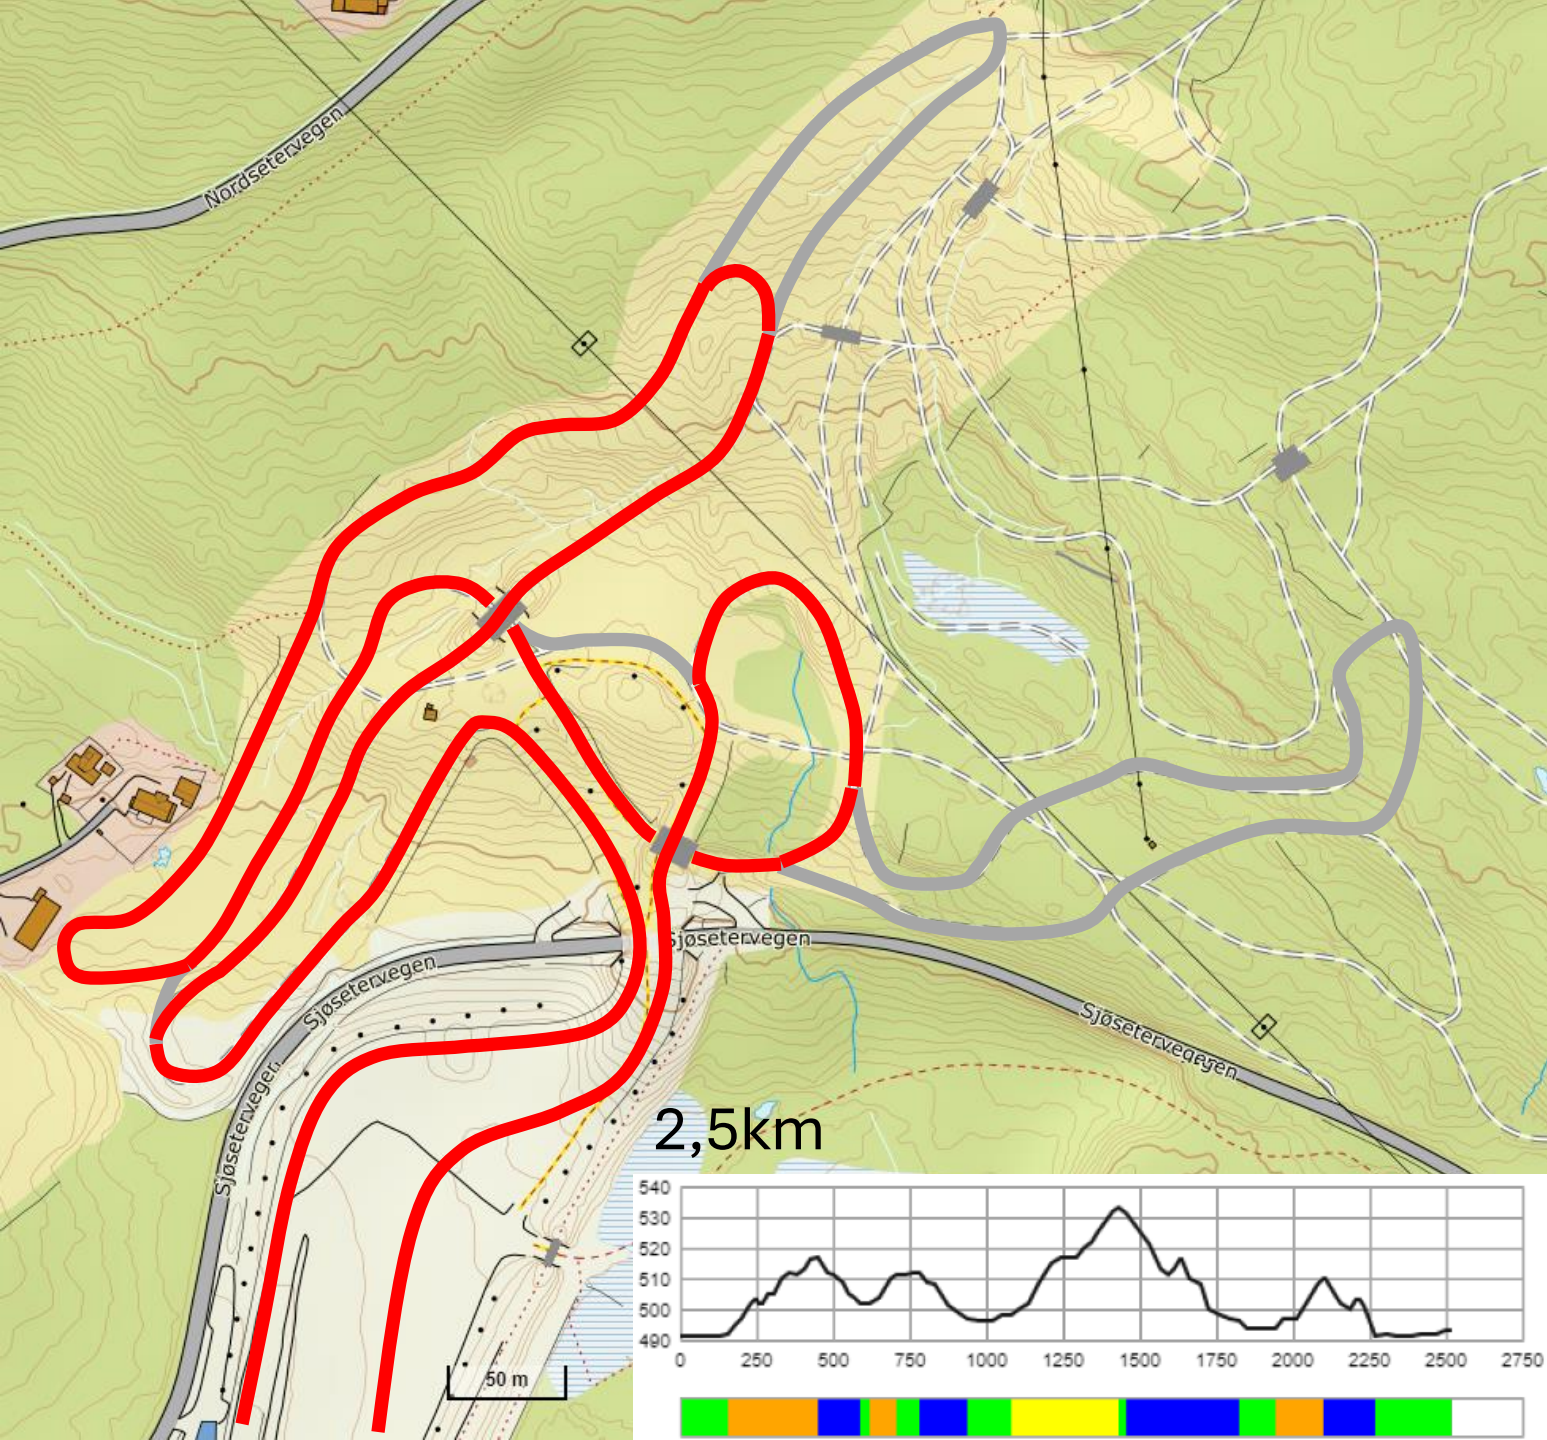

Basic 4,8km

Fri Dec 6th

CC Women 2x4,8km F

CC Men 2x4,8km F

4,8km

Sprint 1,3km

Sat Dec 7th

CC sprint W + M

Basic 2,5km

Fri Dec 6th
 NC Women 2x2,5km F

Sat Dec 7th
 NC Women 2x2,5km F
 NC Men 4x2,5km F

Sun Dec 8th
 CC Skiathlon Women
 4x2,5 C
 CC Skiathlon Men
 4x2,5 C

NC Men 4x2,5km F

Basic 3,3km

Sun Dec 8th

CC Skiathlon Women
3x3,3km F
CC Skiathlon Men
3x3,3km F

3,3km