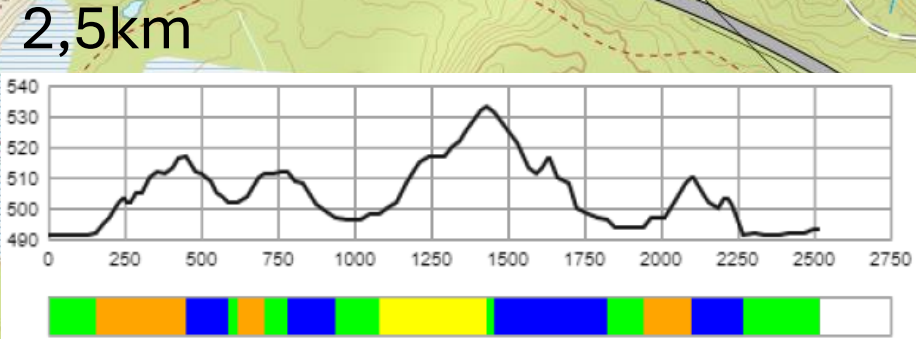

Basic 4,8km

Fri Dec 6th

CC Women 2x4,8km F

CC Men 2x4,8km F

4,8km

Sprint 1,3km

Sat Dec 7th

CC sprint W + M

Basic 2,5km

Fri Dec 6th
 NC Women 2x2,5km F

Sat Dec 7th
 NC Women 2x2,5km F
 NC Men 4x2,5km F

Sun Dec 8th
 CC Skiathlon Women
 4x2,5 C
 CC Skiathlon Men
 4x2,5 C

NC Men 4x2,5km F

Basic 3,3km

Sun Dec 8th

CC Skiathlon Women
3x3,3km F
CC Skiathlon Men
3x3,3km F

3,3km