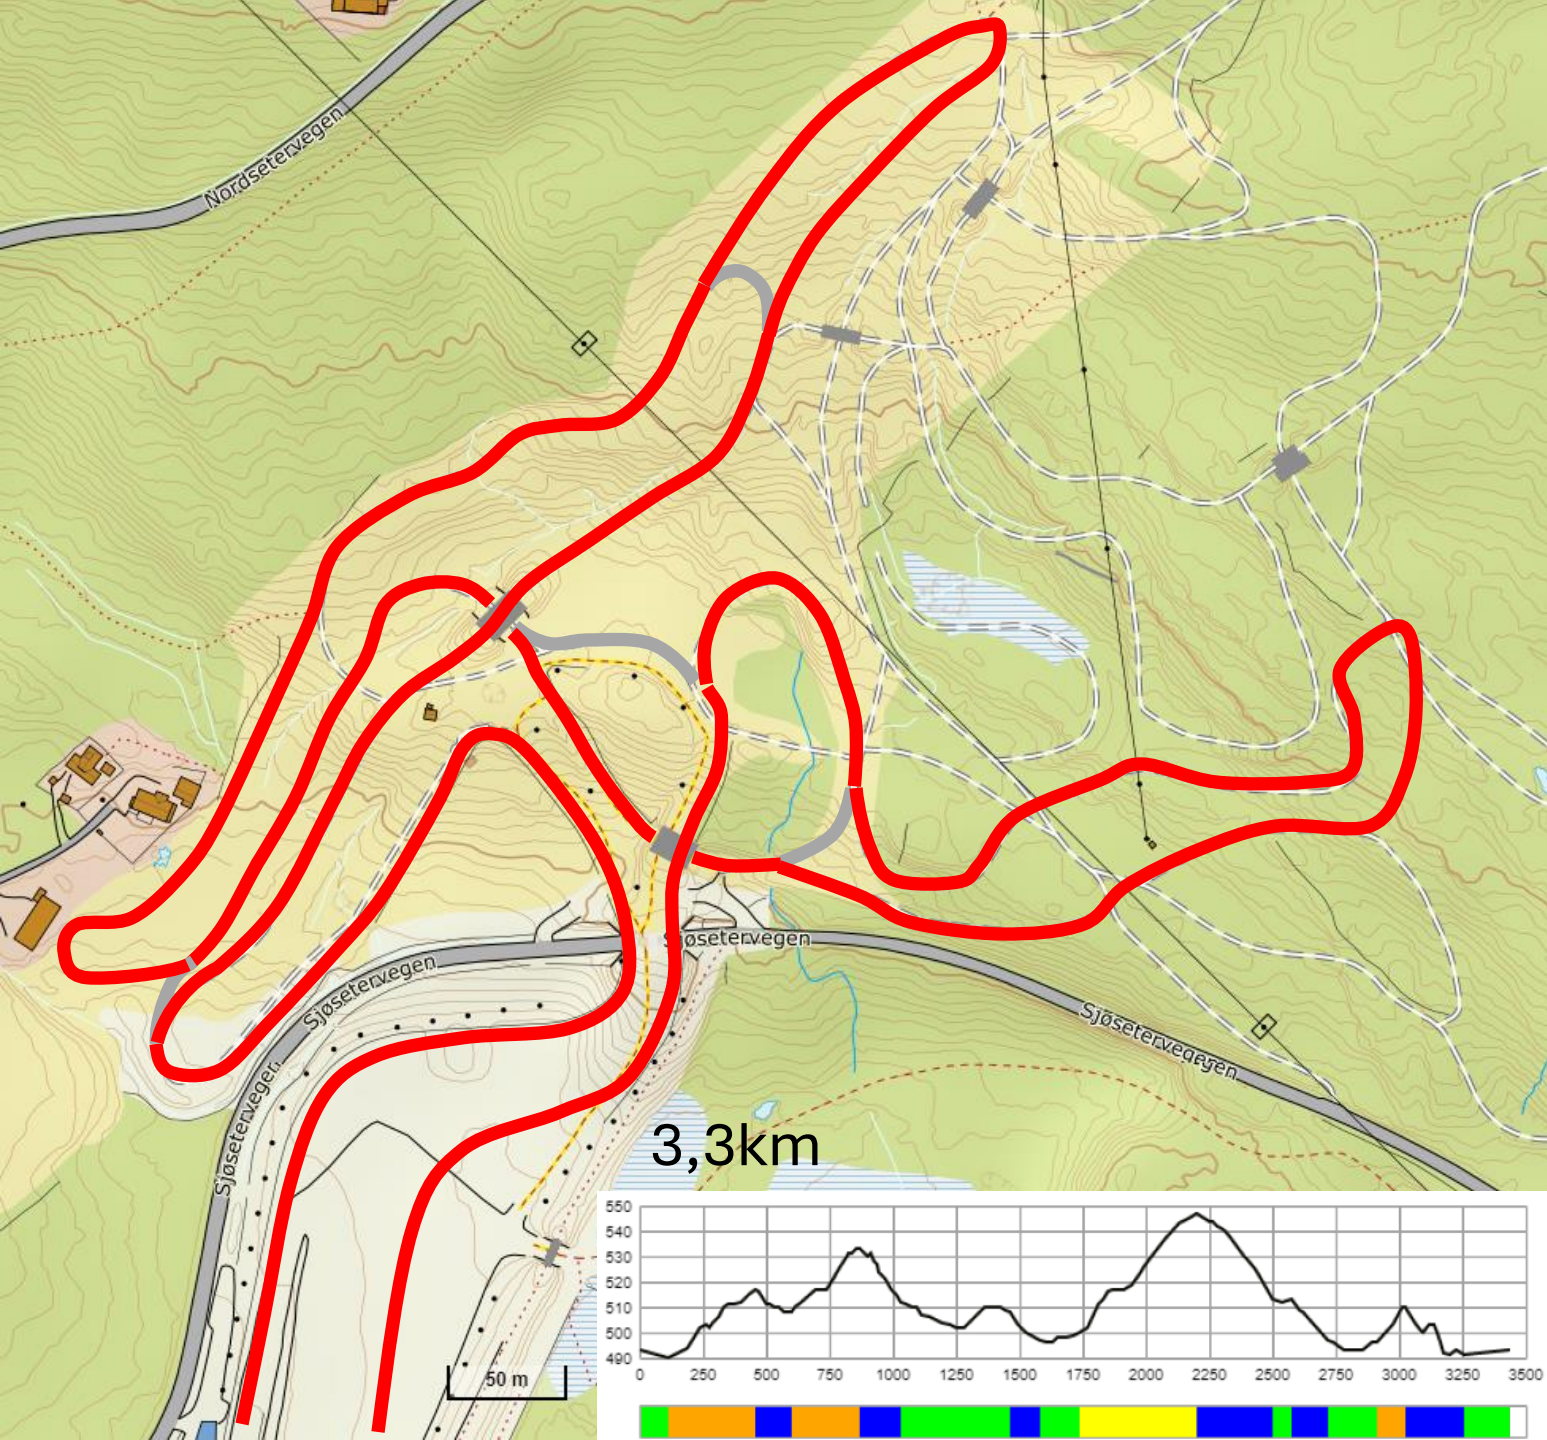

Basic 2,5km

Fri Dec 6th
 NC Women 2x2,5km F

Sat Dec 7th
 NC Women 2x2,5km F
 NC Men 4x2,5km F

Sun Dec 8th
 CC Skiathlon Women
 4x2,5 C
 CC Skiathlon Men
 4x2,5 C

NC Men 4x2,5km F

Basic 3,3km

Sun Dec 8th

CC Skiathlon Women
3x3,3km F
CC Skiathlon Men
3x3,3km F

3,3km