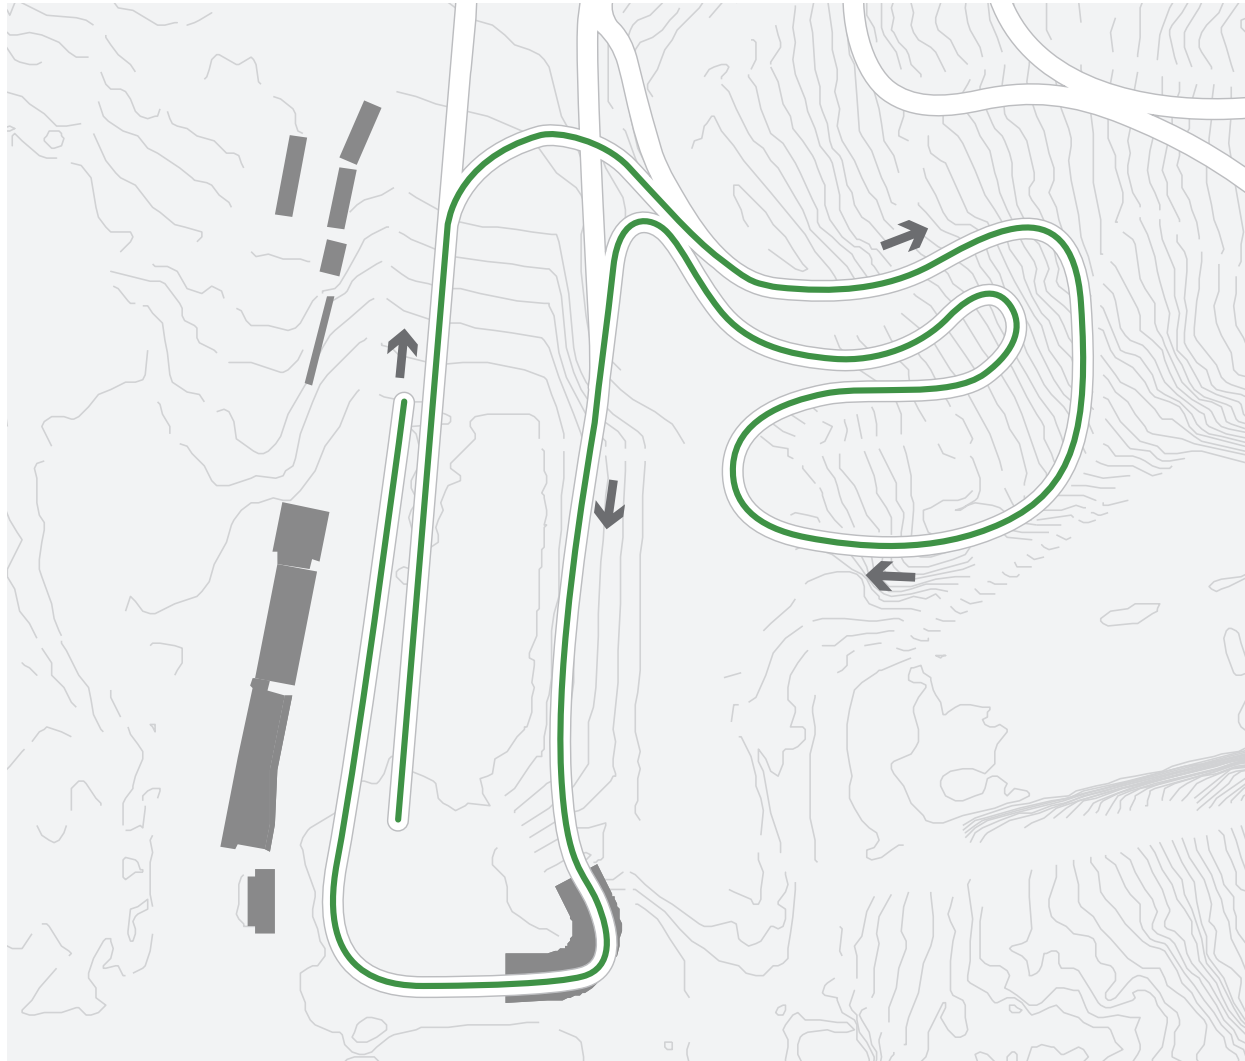

SPRINT

1,4km green

Length: 1400m; HD: 31m; MC: 26m; TC: 56m

SVENSKA SKIDSPÉLEN

**COOP FIS CROSS-COUNTRY
WORLD CUP**

FALUN 14-16 FEBRUARY 2025

1,4 km Green

Length: 1 408 m
Height Difference: 31 m
Maximum Climb: 26 m
Total Climb: 56 m

Lowest Point: 161 m.a.s.l
Highest Point: 192 m.a.s.l
Category: E
Competition Level: WSC/WC