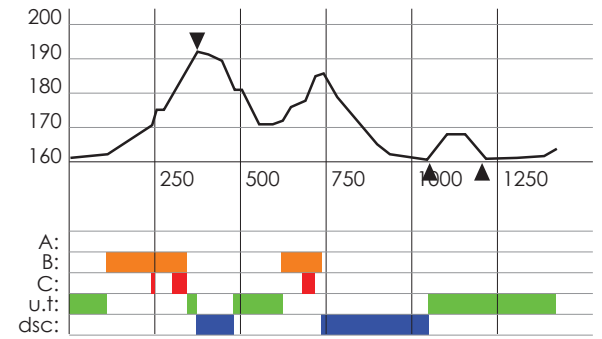

SPRINT

1,4km green

Length: 1400m; HD: 31m; MC: 26m; TC: 56m

SVENSKA SKIDSPÉLEN

**COOP FIS CROSS-COUNTRY
WORLD CUP**

FALUN 14-16 FEBRUARY 2025

1,4 km Green

Length: 1 408 m
Height Difference: 31 m
Maximum Climb: 26 m
Total Climb: 56 m

Lowest Point: 161 m.a.s.l
Highest Point: 192 m.a.s.l
Category: E
Competition Level: WSC/WC