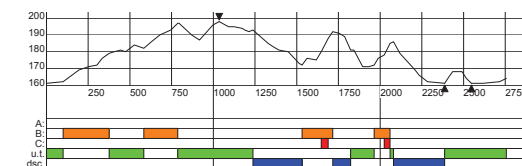

# WOMEN/MEN 10km C Individual Start

3,75km red + 3,75km blue + 2,5km blue

Length: 10380m; HD: 84m; MC: 65m; TC: 379m

SVENSKA SKIDSPÉLEN

COOP FIS CROSS-COUNTRY  
WORLD CUP

FALUN 14-16 FEBRUARY 2025

## 2,5 km Blue

Length: 2756 m  
Height Difference: 37 m  
Maximum Climb: 21 m  
Total Climb: 97 m

Lowest Point: 161 m.a.s.l  
Highest Point: 198 m.a.s.l  
Category: E  
Competition Level: WSC/WC

## 3,75 km Red

Length: 3837 m  
Height difference: 69m  
Maximum Climb: 40 m  
Total Climb: 130 m

Lowest Point: 161 m.a.s.l  
Highest Point: 230 m.a.s.l  
Category: E  
Competition Level: WSC/WC

## 3,75 km Blue

Length: 3982 m  
Height difference: 84m  
Maximum Climb: 65 m  
Total Climb: 152 m

Lowest Point: 161 m.a.s.l  
Highest Point: 245 m.a.s.l  
Category: E  
Competition Level: WSC/WC