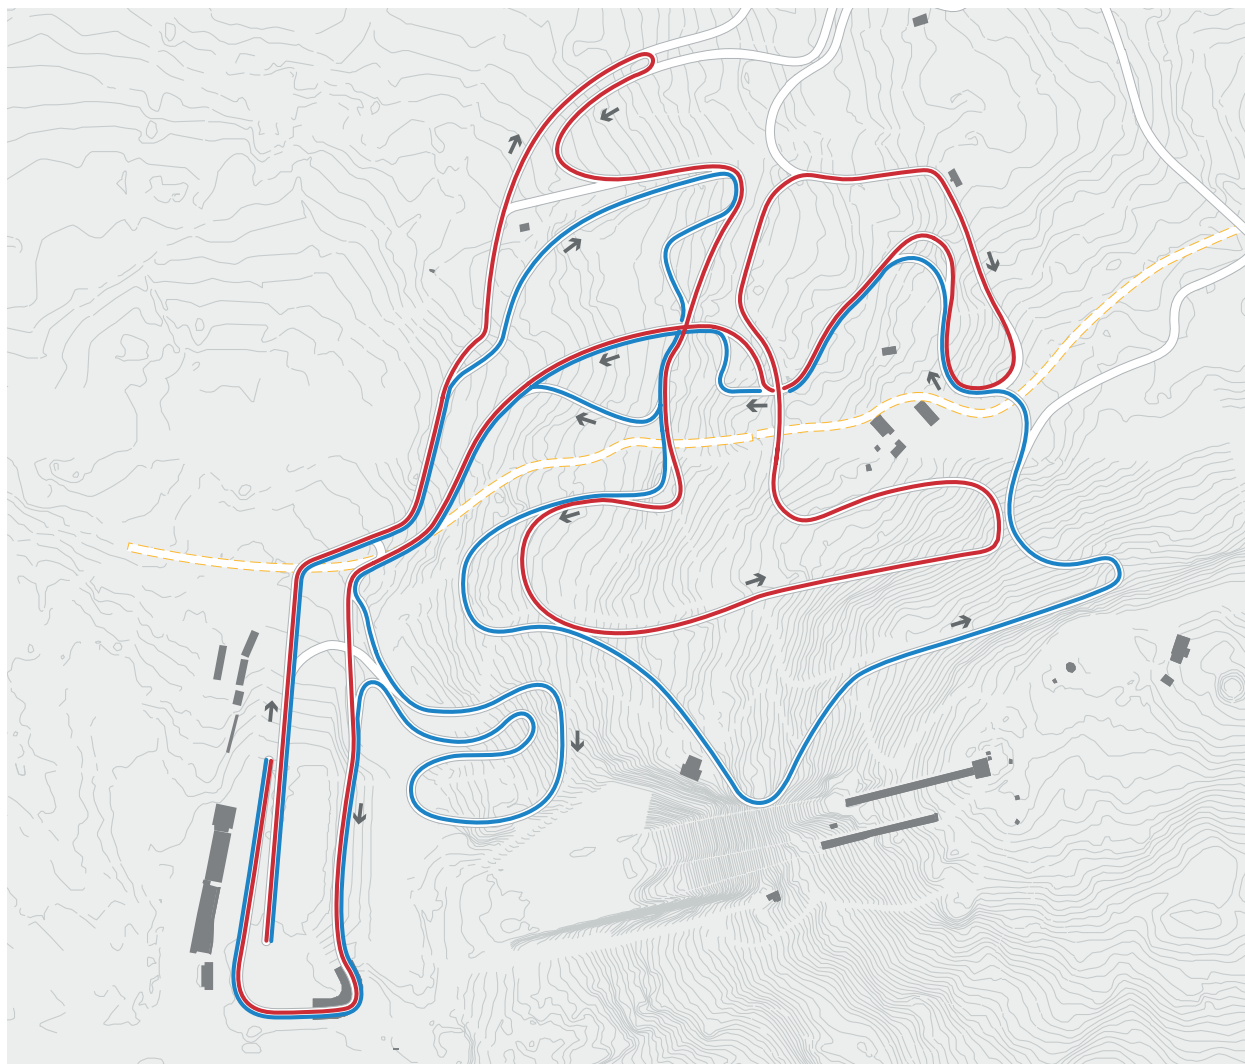

# WOMEN/MEN 10km C Individual Start

3,75km red + 3,75km blue + 2,5km blue

Length: 10380m; HD: 84m; MC: 65m; TC: 379m

SVENSKA SKIDSPÉLEN

COOP FIS CROSS-COUNTRY  
WORLD CUP

FALUN 14-16 FEBRUARY 2025

## 2,5 km Blue

Length: 2756 m  
Height Difference: 37 m  
Maximum Climb: 21 m  
Total Climb: 97 m

Lowest Point: 161 m.a.s.l  
Highest Point: 198 m.a.s.l  
Category: E  
Competition Level: WSC/WC

## 3,75 km Red

Length: 3837 m  
Height difference: 69m  
Maximum Climb: 40 m  
Total Climb: 130 m

Lowest Point: 161 m.a.s.l  
Highest Point: 230 m.a.s.l  
Category: E  
Competition Level: WSC/WC

## 3,75 km Blue

Length: 3982 m  
Height difference: 84m  
Maximum Climb: 65 m  
Total Climb: 152 m

Lowest Point: 161 m.a.s.l  
Highest Point: 245 m.a.s.l  
Category: E  
Competition Level: WSC/WC