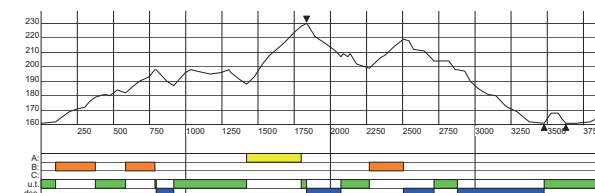

# WOMEN/MEN 10km C Individual Start

3,75km red + 3,75km blue + 2,5km blue

Length: 10380m; HD: 84m; MC: 65m; TC: 379m

SVENSKA SKIDSPÉLEN

COOP FIS CROSS-COUNTRY  
WORLD CUP

FALUN 14-16 FEBRUARY 2025

## 2,5 km Blue

Length: 2756 m  
Height Difference: 37 m  
Maximum Climb: 21 m  
Total Climb: 97 m

Lowest Point: 161 m.a.s.l  
Highest Point: 198 m.a.s.l  
Category: E  
Competition Level: WSC/WC

## 3,75 km Red

Length: 3837 m  
Height difference: 69m  
Maximum Climb: 40 m  
Total Climb: 130 m

Lowest Point: 161 m.a.s.l  
Highest Point: 230 m.a.s.l  
Category: E  
Competition Level: WSC/WC

## 3,75 km Blue

Length: 3982 m  
Height difference: 84m  
Maximum Climb: 65 m  
Total Climb: 152 m

Lowest Point: 161 m.a.s.l  
Highest Point: 245 m.a.s.l  
Category: E  
Competition Level: WSC/WC