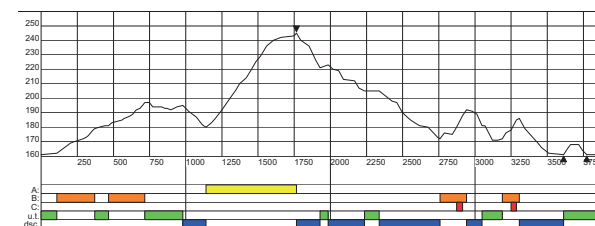

# WOMEN/MEN 10km C Individual Start

3,75km red + 3,75km blue + 2,5km blue

Length: 10380m; HD: 84m; MC: 65m; TC: 379m

SVENSKA SKIDSPÉLEN

COOP FIS CROSS-COUNTRY  
WORLD CUP

FALUN 14-16 FEBRUARY 2025

## 2,5 km Blue

Length: 2756 m  
Height Difference: 37 m  
Maximum Climb: 21 m  
Total Climb: 97 m

Lowest Point: 161 m.a.s.l  
Highest Point: 198 m.a.s.l  
Category: E  
Competition Level: WSC/WC

## 3,75 km Red

Length: 3837 m  
Height difference: 69m  
Maximum Climb: 40 m  
Total Climb: 130 m

Lowest Point: 161 m.a.s.l  
Highest Point: 230 m.a.s.l  
Category: E  
Competition Level: WSC/WC

## 3,75 km Blue

Length: 3982 m  
Height difference: 84m  
Maximum Climb: 65 m  
Total Climb: 152 m

Lowest Point: 161 m.a.s.l  
Highest Point: 245 m.a.s.l  
Category: E  
Competition Level: WSC/WC