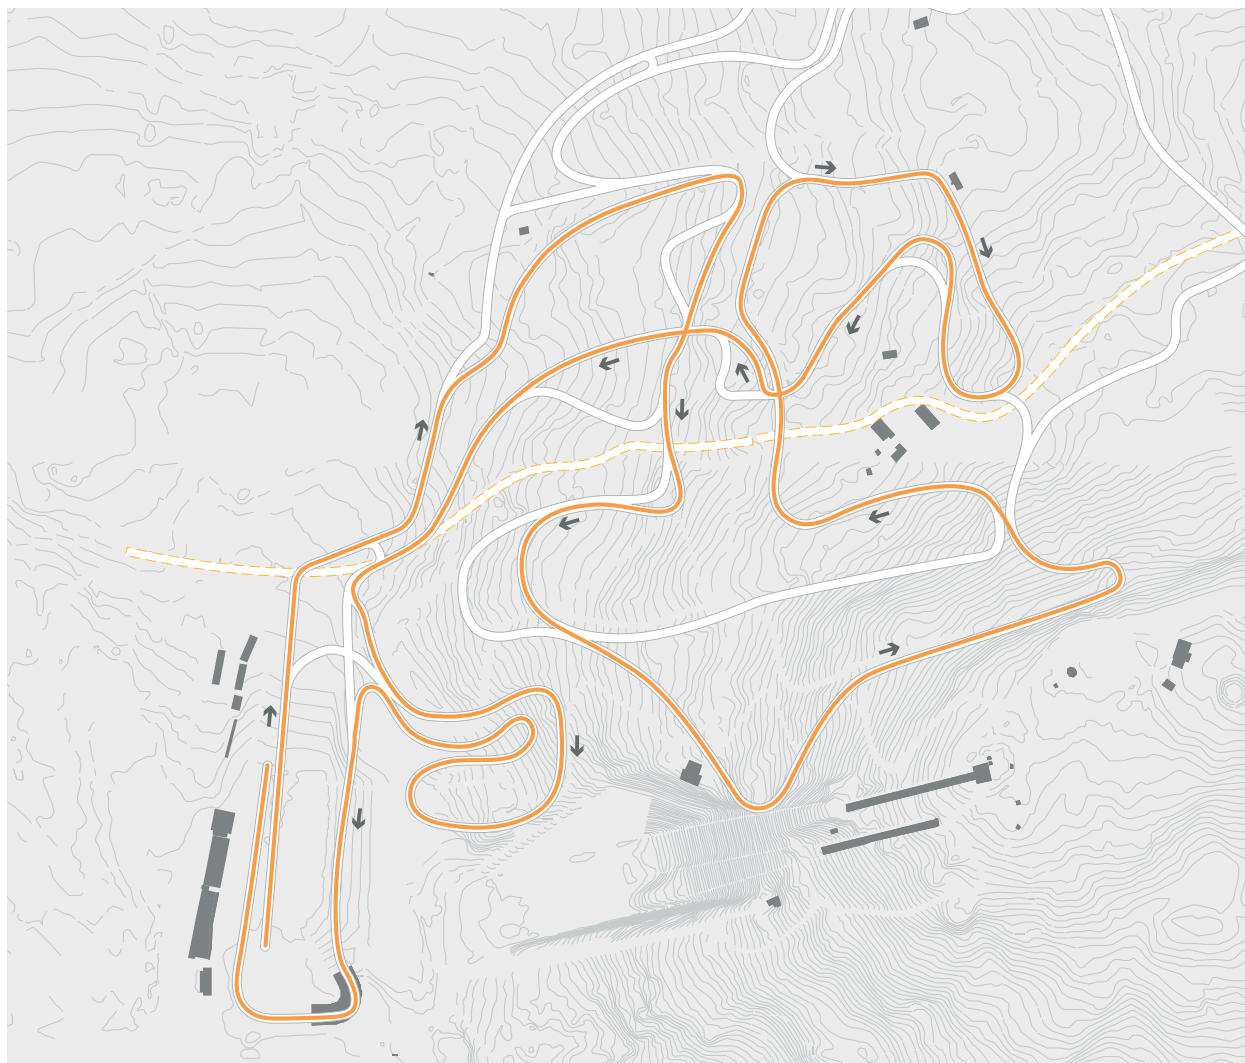

# WOMEN/MEN 20km F Mass Start

5x4km orange

Length: 21 660m; HD: 83m; MC: 58m; TC: 830m

SVENSKA SKIDSPÉLELN

**COOP FIS CROSS-COUNTRY  
WORLD CUP**

FALUN 14-16 FEBRUARY 2025

**4 km Orange**

Length: 4 332 m  
Maximum Climb: 58 m  
Total Climb: 830 m

Height Difference: 83 m  
Lowest Point: 162 m.a.s.l  
Highest Point: 245 m.a.s.l