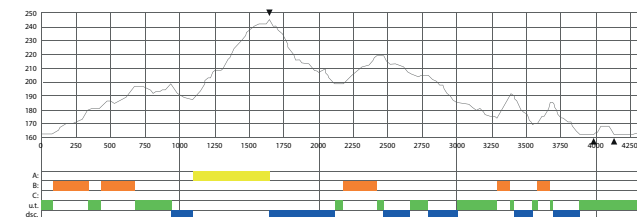

# WOMEN/MEN 20km F Mass Start

5x4km orange

Length: 21 660m; HD: 83m; MC: 58m; TC: 830m

SVENSKA SKIDSPÉLELN

**COOP FIS CROSS-COUNTRY  
WORLD CUP**

FALUN 14-16 FEBRUARY 2025

**4 km Orange**

Length: 4 332 m  
Maximum Climb: 58 m  
Total Climb: 830 m

Height Difference: 83 m  
Lowest Point: 162 m.a.s.l  
Highest Point: 245 m.a.s.l